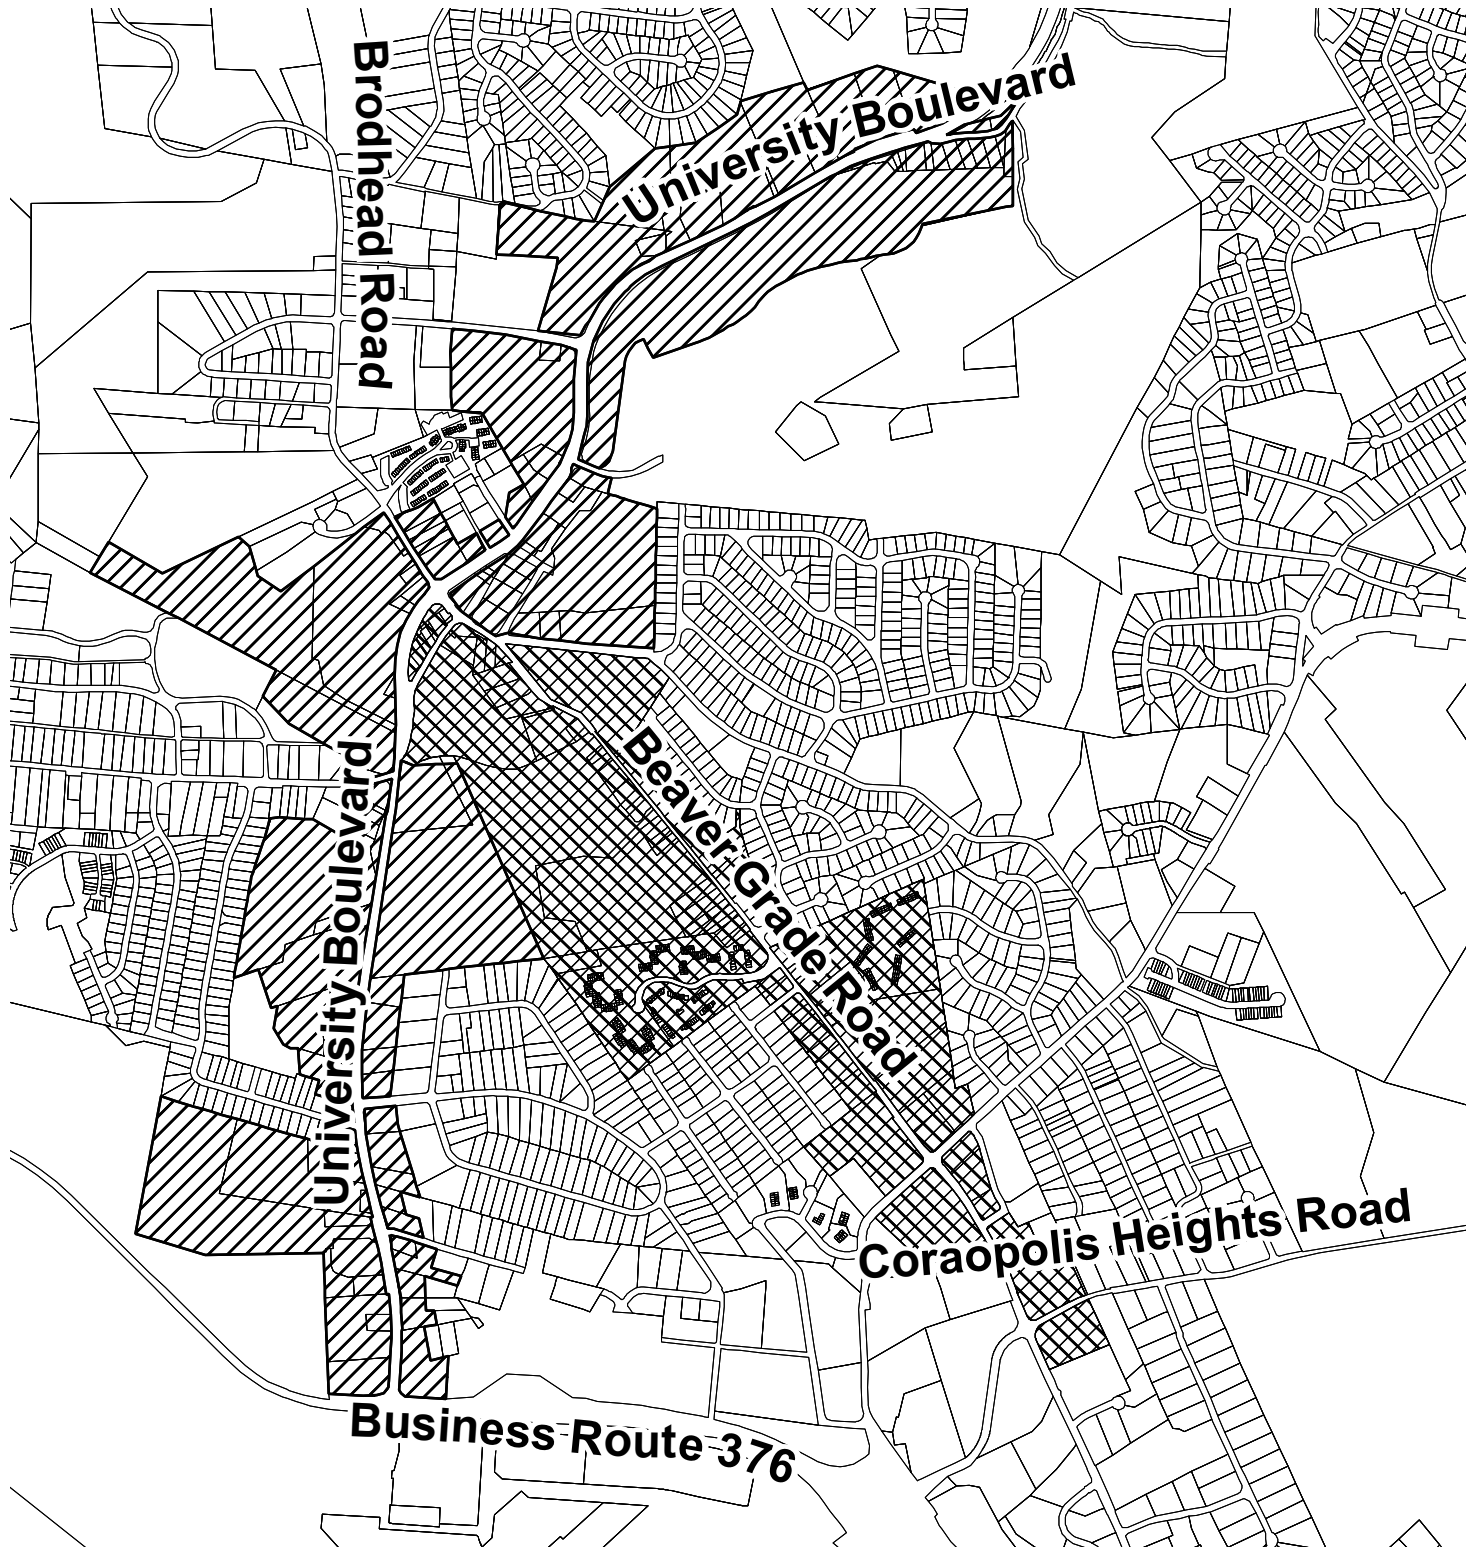

University Boulevard and Carnot Village Overlay Districts

September 2010

Legend

-  University Boulevard Overlay District
-  Carnot Village Overlay District

Township of Moon

1000 Beaver Grade Road
Moon Township, PA 15108
PH: 412-262-1700
FAX: 412-262-5344